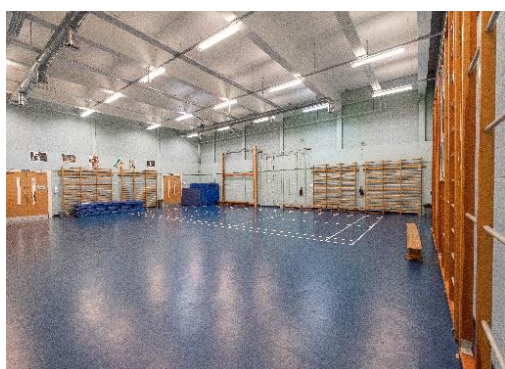

## School Facilities @ Weatherhead

As well as bright and engaging classrooms, students have the opportunity to learn in specialist science labs, computing rooms and art, technology and food rooms equipped with specialist machinery and tools to bring learning to life. We even have a purpose-designed nursery to host our weekly **'Weathertots'** community parent and baby/toddler group.

Weatherhead High School boasts a **450-seat theatre** complete with stage and lighting equipment, a sprung-floor **dance studio** and two drama studios. Sports facilities are excellent, including a four-court sports hall, gymnasium, fitness suite, netball and tennis courts and a full-sized artificial grass **all-weather pitch**.

To foster a love of reading, our **Learning Resource Centre** is organised over two floors and offers students a calm and inspiring place to read or work, filled with a vast selection of books and resources.